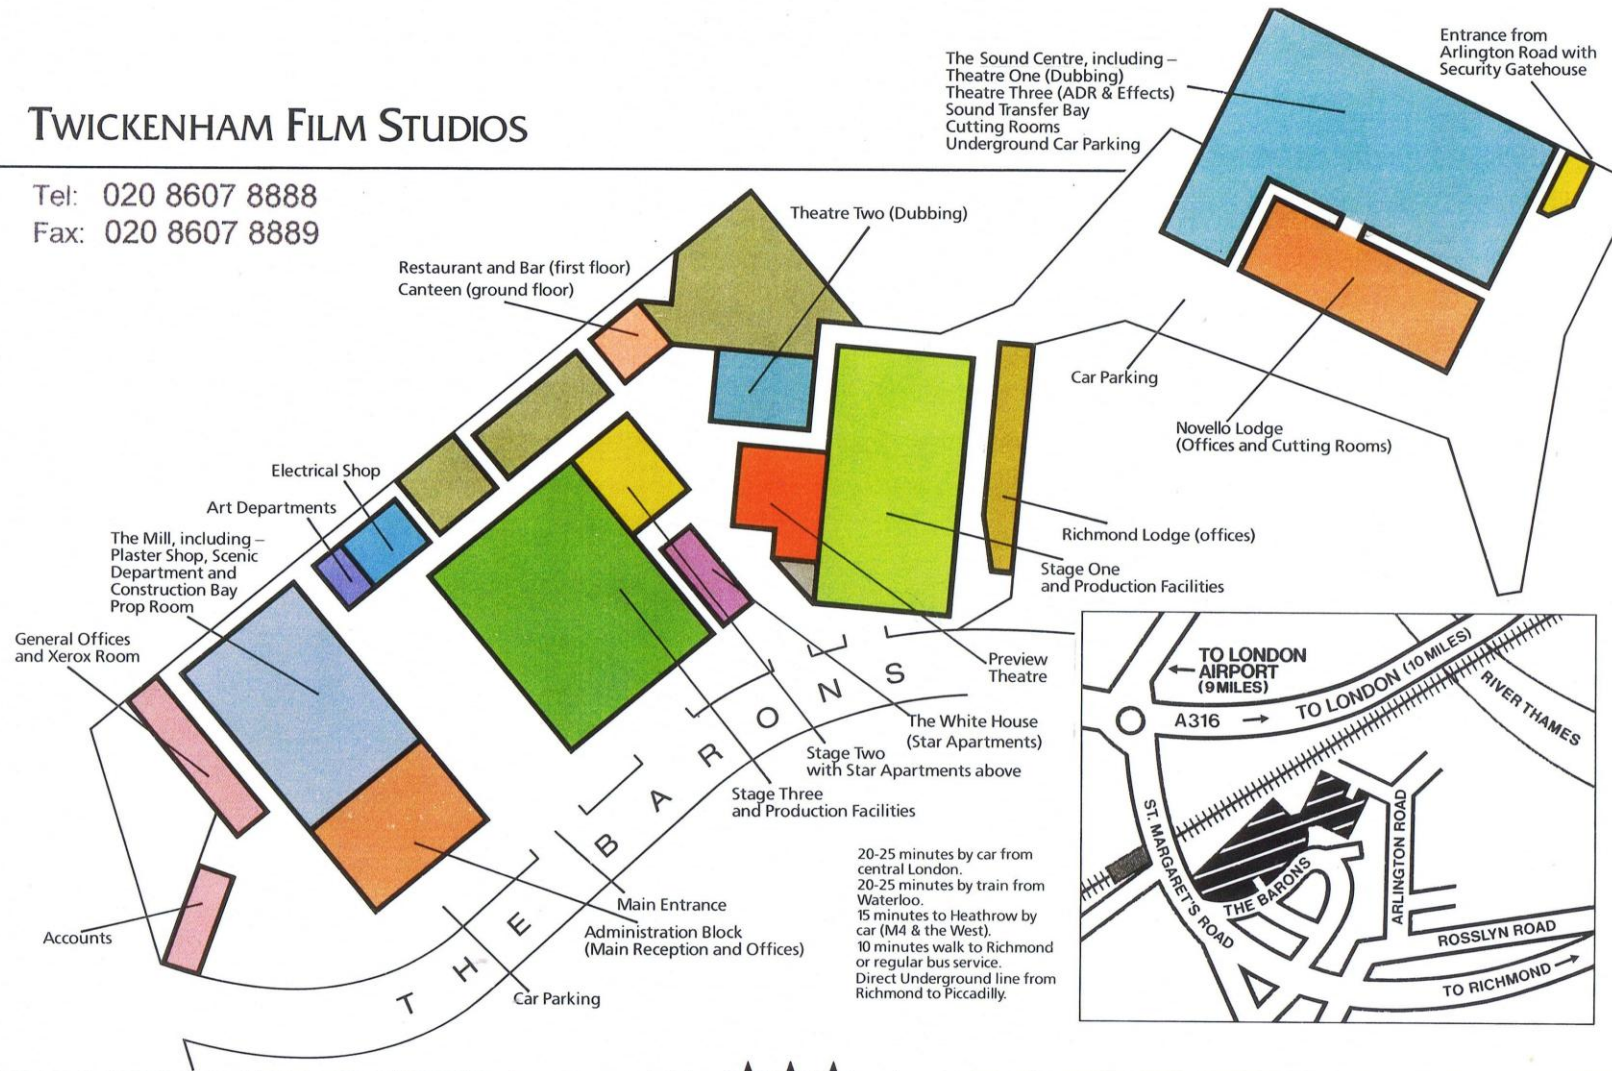

# TWICKENHAM FILM STUDIOS

Tel: 020 8607 8888  
 Fax: 020 8607 8889

20-25 minutes by car from central London.  
 20-25 minutes by train from Waterloo.  
 15 minutes to Heathrow by car (M4 & the West).  
 10 minutes walk to Richmond or regular bus service.  
 Direct Underground line from Richmond to Piccadilly.